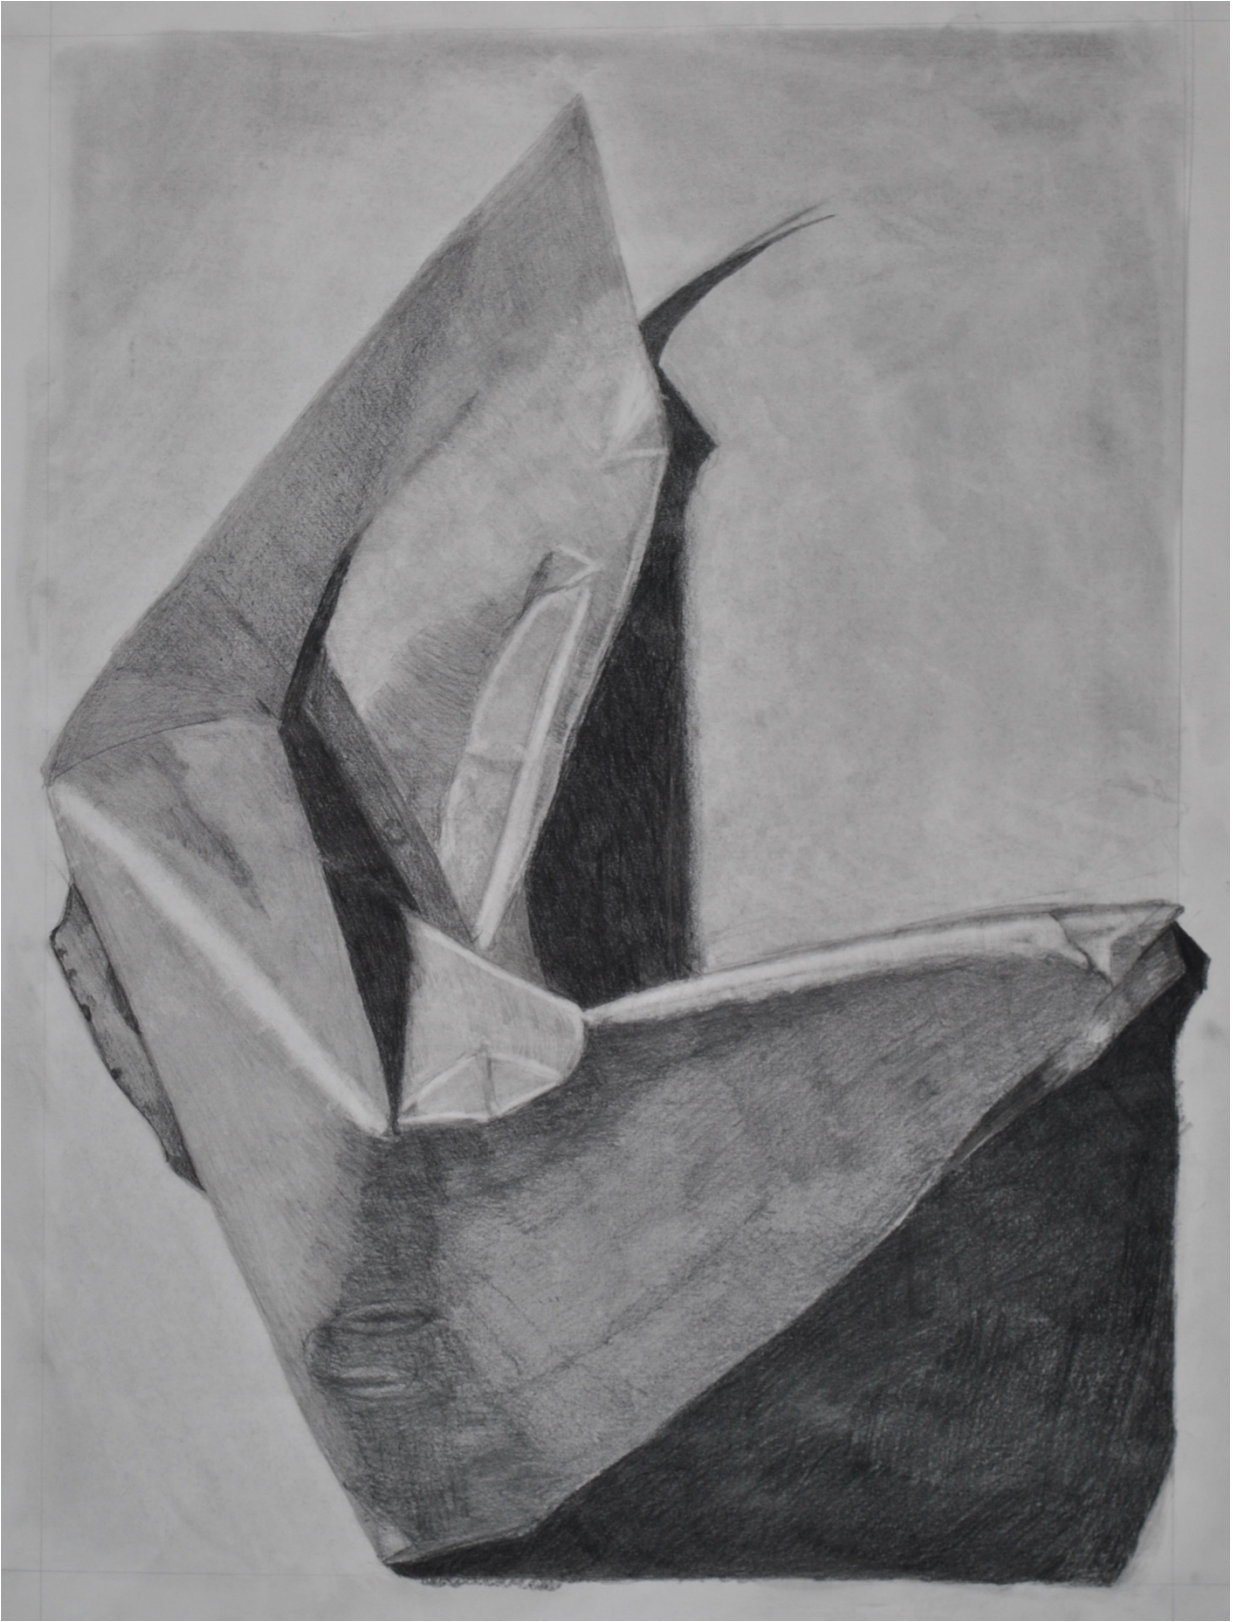

*Planar Analysis Still Life*, ART 131: Intro Drawing, Graphite on paper, 24 x 18 inches, 2021

*Paper Monster*, ART 131: Intro Drawing, Graphite on paper, 24 x 18 inches, 2016

*Visual Perspective Homework*, ART 131: Intro Drawing, Graphite on paper, 24 x 18 inches, 2019

*2 Value Self Portrait (Notan), ART 231: Life Drawing, Marker on paper, 11 x 8 ½ Inches, 2020*

*Extended Pose*, ART 231: Life Drawing, Pen on paper, 10 x 8 ½ Inches, 2023

*Negative Shape Plant Drawing*, ART 131: Intro Drawing, Marker on paper, 18 x 24 inches, 2018

*Final Self Portrait, ART 231: Life Drawing, Charcoal on paper, 24 x 18 Inches, 2023*

*Figure Collage from Observation, Art 231: Life Drawing, Ink and Collaged Paper, 10 x 9 inches, 2023*

Single Figure in 2 Poses (Final), Art 231: Life Drawing, Charcoal on paper, 18 x 24 inches, 2019