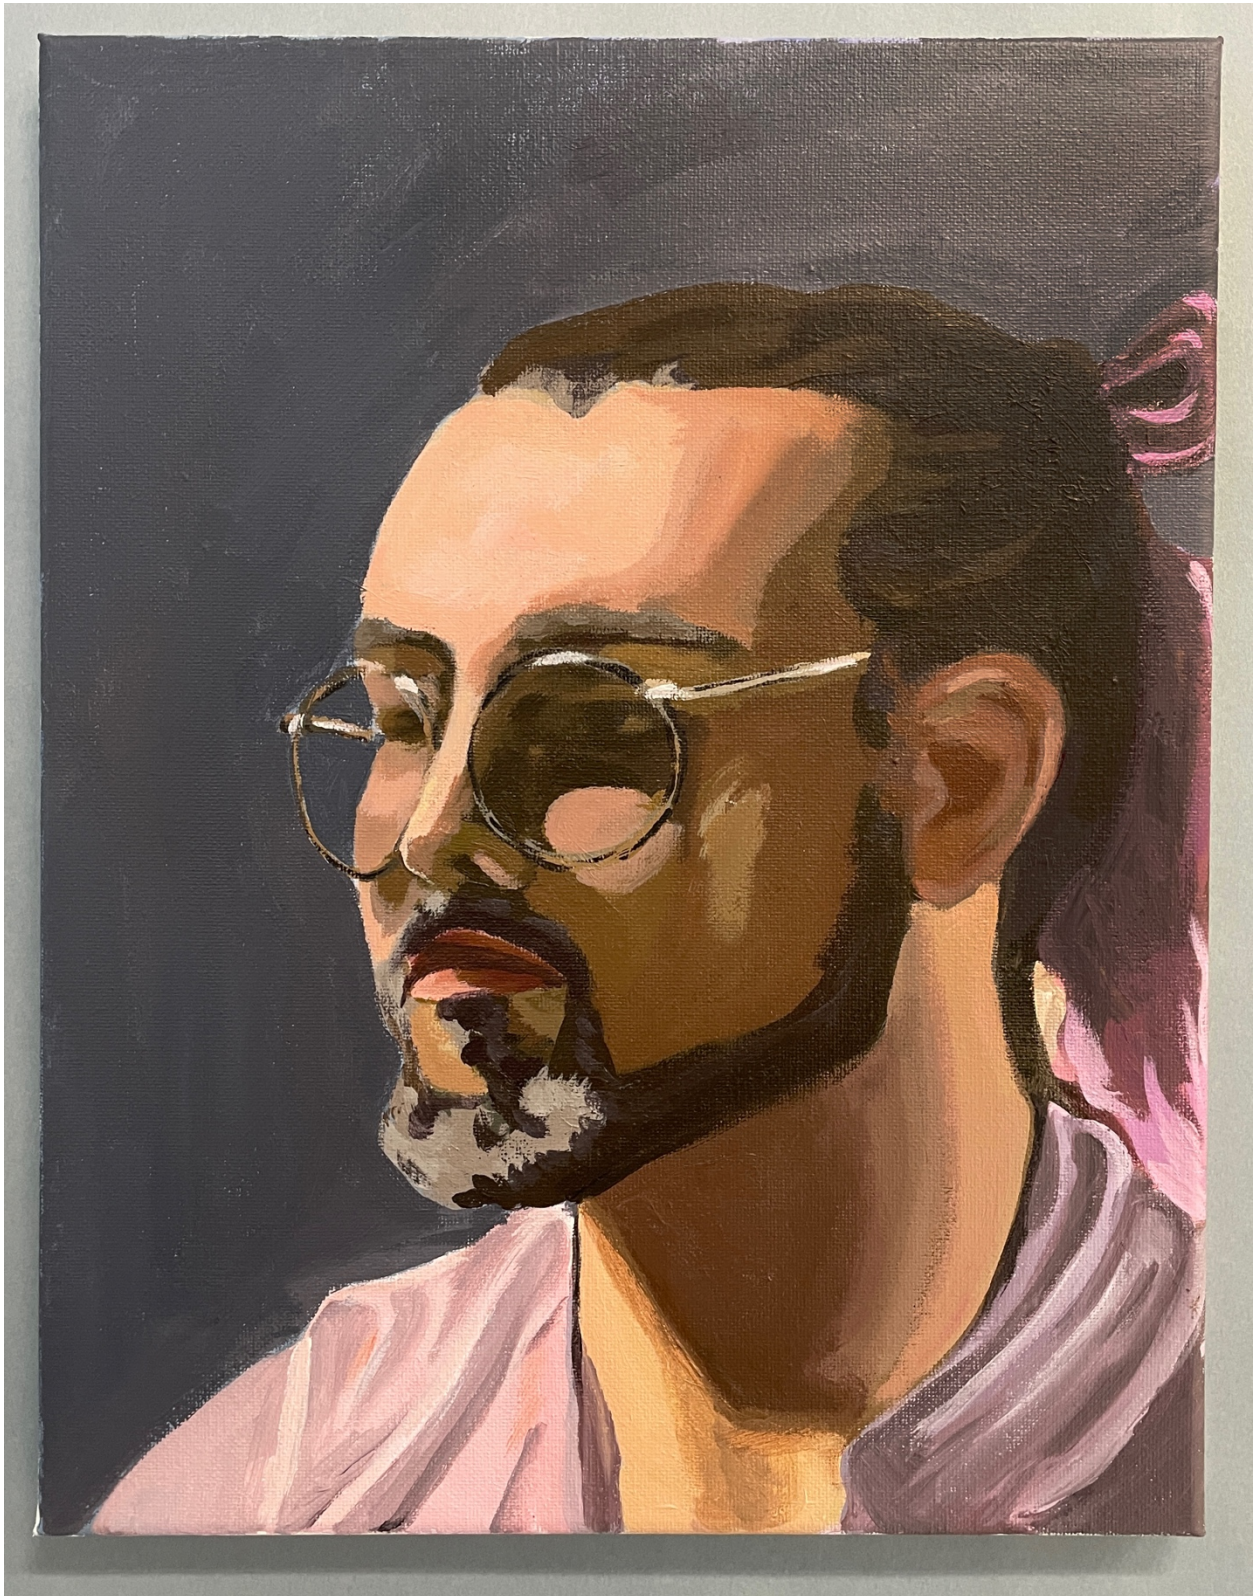

*Final Self Portrait, ART 231: Life Drawing, Charcoal on paper, 24 x 18 Inches, 2023*

*Figure Collage from Observation, Art 231: Life Drawing, Ink and Collaged Paper, 10 x 9 inches, 2023*

Single Figure in 2 Poses (Final), Art 231: Life Drawing, Charcoal on paper, 18 x 24 inches, 2019

*Master Copy Collage, Art 131: Intro Drawing, Ink and Collaged Paper, 12 x 9 inches, 2018*

*Extended Pose*, ART 231: Life Drawing, Conte on paper, 24 x 18 inches, 2023

*Post Instruction Self Portrait*, Art 1010: Foundation Drawing, Charcoal on paper, 17 x 14 inches, 2021

*Objects of Varied Value*, Art 233: Intro Painting, Acrylic on canvas, 14 x 11 inches, 2023

*In Class Portrait Study, Art 233: Intro Painting, Acrylic on canvas, 14 x 11 inches, 2023*

*Chromatic Objects with Full Palette, Art 233: Intro Painting, Acrylic on canvas, 14 x 11 inches 2023*